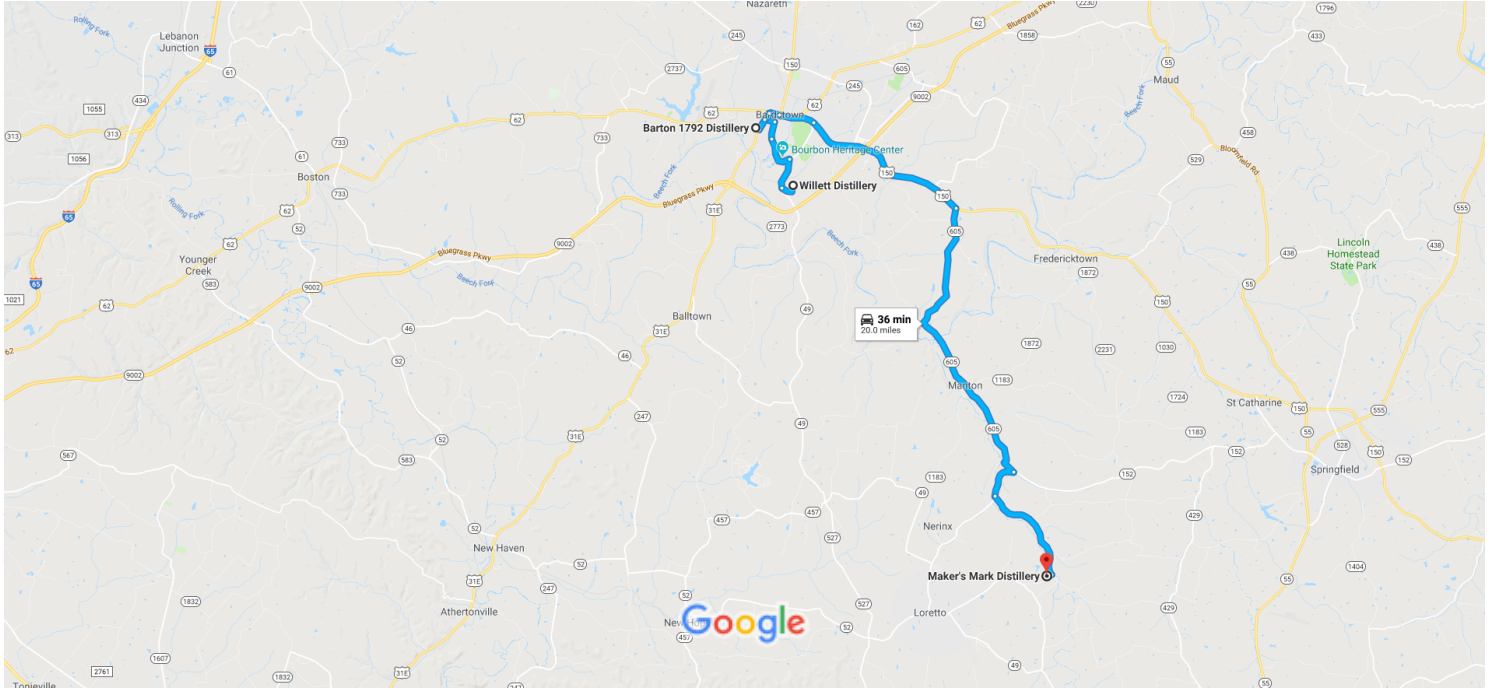

Willett Distillery to Maker's Mark Distillery

Drive 20.0 miles, 36 min

Map data ©2019 Google 2 mi

via KY-49 N and Gilkey Run Rd

36 min

36 min without traffic

20.0 miles