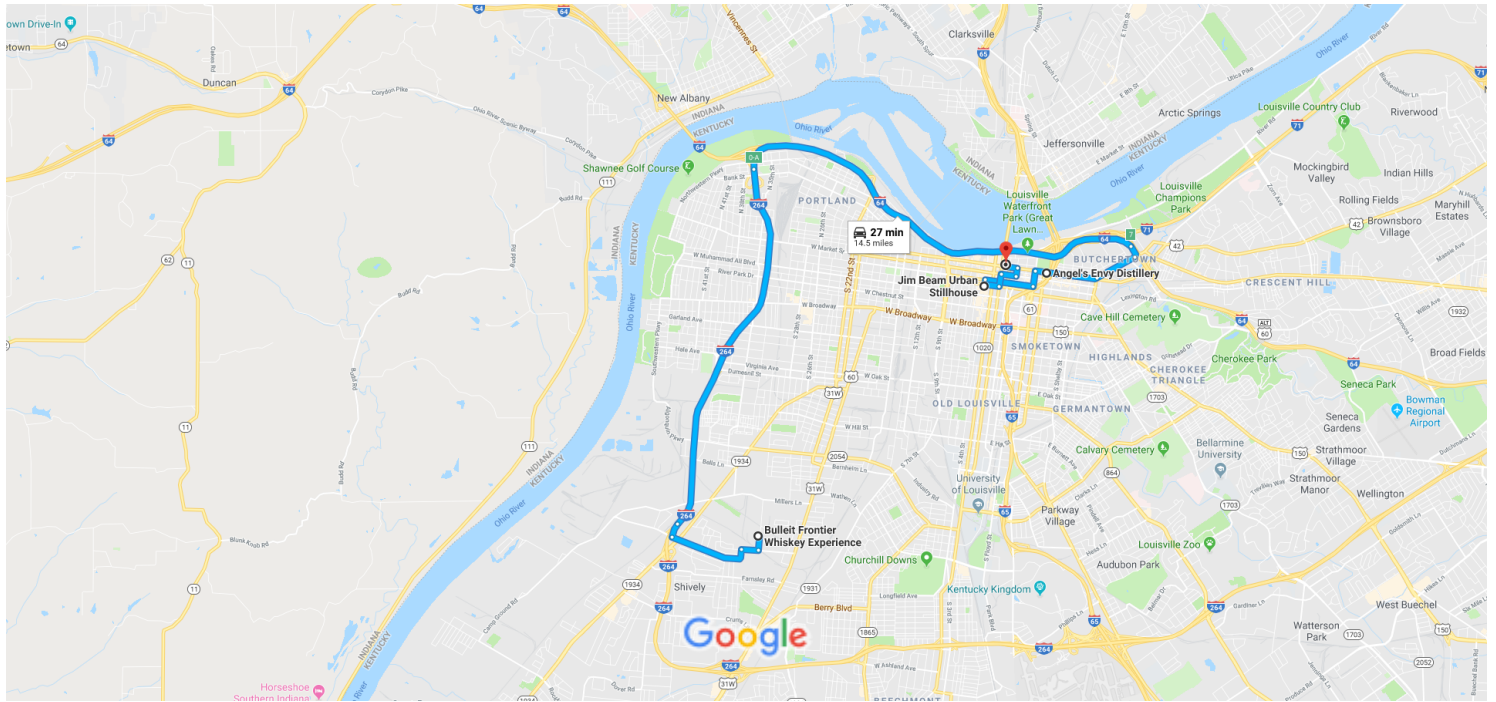

Bulleit Frontier Whiskey Experience to Old Forester Distilling Co.

Drive 14.5 miles, 27 min

Map data ©2019 Google 1 mi

via I-264 W and I-64 E
27 min without traffic

27 min
14.5 miles